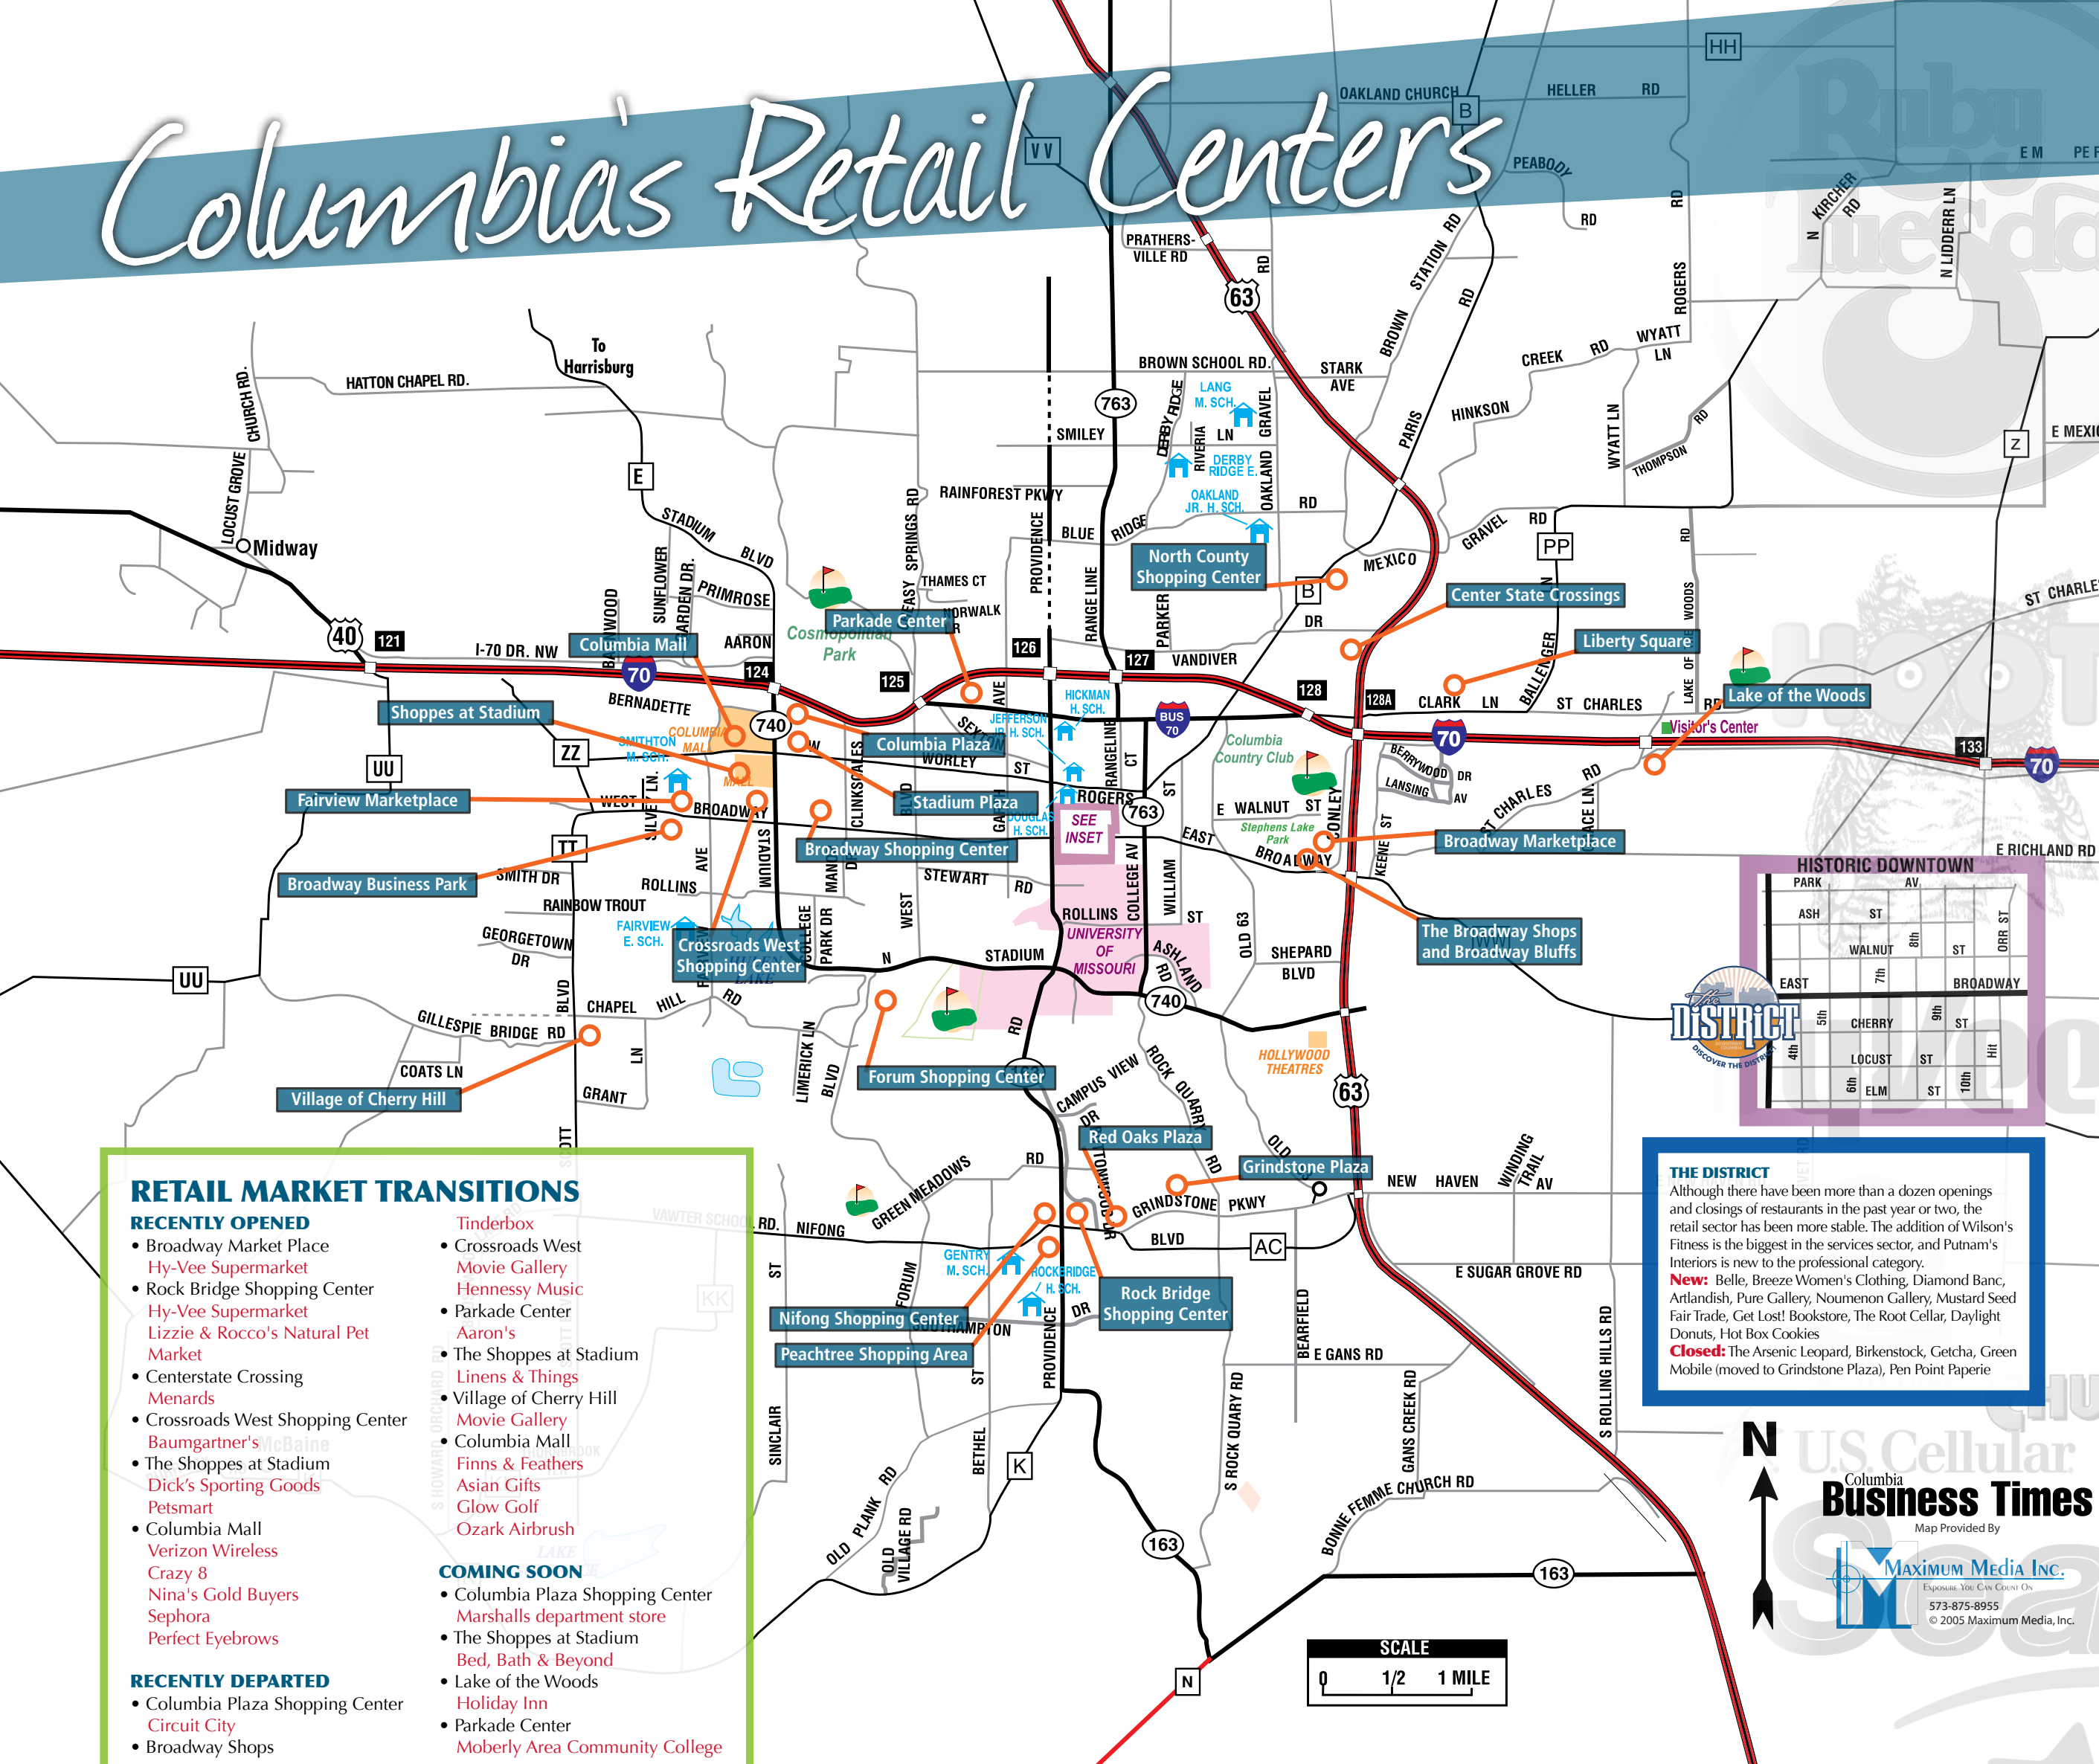

Columbia's Retail Centers

RETAIL MARKET TRANSITIONS

RECENTLY OPENED

- Broadway Market Place
- Hy-Vee Supermarket
- Rock Bridge Shopping Center
- Hy-Vee Supermarket
- Lizzie & Rocco's Natural Pet Market
- Centerstate Crossing
- Menards
- Crossroads West Shopping Center
- Baumgartner's deBaine
- The Shoppes at Stadium
- Dick's Sporting Goods
- Petsmart
- Columbia Mall
- Verizon Wireless
- Crazy 8
- Nina's Gold Buyers
- Sephora
- Perfect Eyebrows

RECENTLY DEPARTED

- Columbia Plaza Shopping Center
- Circuit City
- Broadway Shops

COMING SOON

- Columbia Plaza Shopping Center
- Marshalls department store
- The Shoppes at Stadium
- Bed, Bath & Beyond
- Lake of the Woods
- Holiday Inn
- Parkade Center
- Moberly Area Community College

Tinderbox

- Crossroads West
- Movie Gallery
- Hennessy Music
- Parkade Center
- Aaron's
- The Shoppes at Stadium
- Linens & Things
- Village of Cherry Hill
- Movie Gallery
- Columbia Mall
- Finns & Feathers
- Asian Gifts
- Glow Golf
- Ozark Airbrush

THE DISTRICT
 More than 100 shops and 70 bars and restaurants
Contact: Carrie Gartner, 442-6816

FAIRVIEW MARKET PLACE
 Hy-Vee, Walmart Supercenter, Starbucks, Kilgore Respiratory Center, Pro Nails, Great Clips, Eyemart Express
Contact: Adam Hartig, The Kroenke Group, 314-584-1606